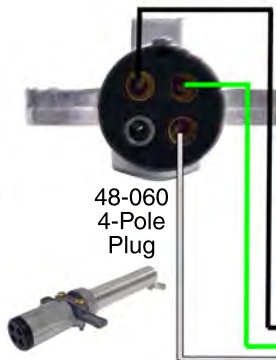

LIFTGATE SWITCH - POWER UP / GRAVITY DOWN 3-Wire Electrical Diagram

**TOGGLE
SWITCH**

48-100 Switch

To Battery

43-866 150 Amp
Circuit Breaker

20A Fuse

605-3098
150 Amp
Solenoid

48-061 4-Pole
Socket

48-060
4-Pole
Plug

48-091 or
48-092
Hand Held
Remote

**HAND HELD
REMOTE**