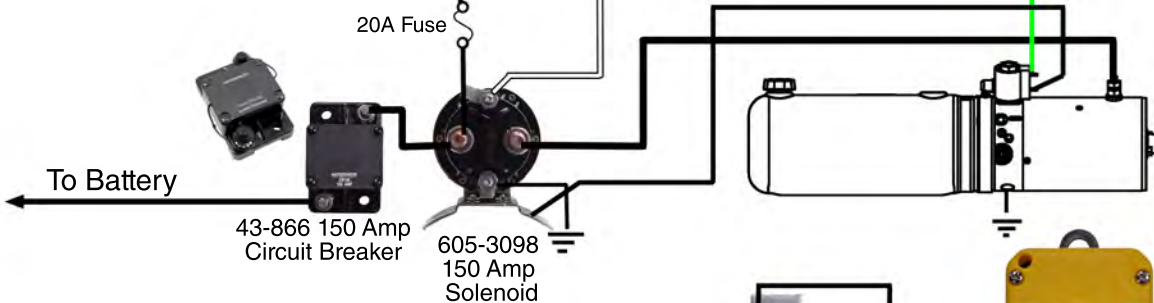

LIFTGATE SWITCH - POWER UP / GRAVITY DOWN 3-Wire Electrical Diagram

**TOGGLE
SWITCH**

48-100 Switch

To Battery

43-866 150 Amp
Circuit Breaker

20A Fuse

605-3098
150 Amp
Solenoid

48-061 4-Pole
Socket

48-060
4-Pole
Plug

48-091 or
48-092
Hand Held
Remote

**HAND HELD
REMOTE**