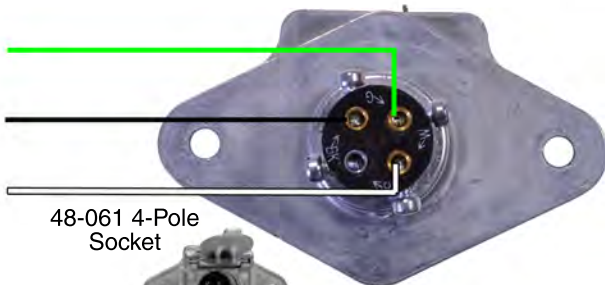

LIFTGATE SWITCH - POWER UP / GRAVITY DOWN 3-Wire Electrical Diagram

**TOGGLE
SWITCH**

48-100 Switch

To Battery

43-866 150 Amp
Circuit Breaker

20A Fuse

605-3098
150 Amp
Solenoid

48-061 4-Pole
Socket

48-060
4-Pole
Plug

48-091 or
48-092
Hand Held
Remote

**HAND HELD
REMOTE**